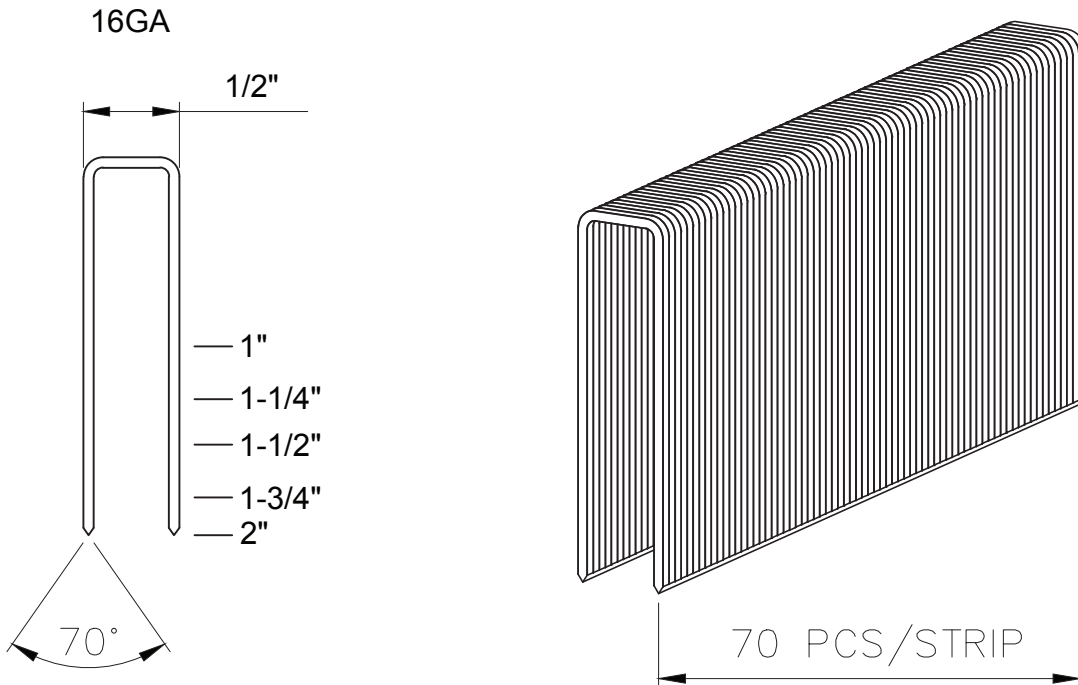

# MEDIUM CROWN STAPLES

## 16 Gauge, 1/2" Med Crown, GS-Series Staples

Interchangeable with: Paslode

ITEM#	DESC.	LENGTH	WT/CTN (LBS)	M/BX	BXS/CTN	PLT Q'TY (BY CARTONS)	LIST PRICE	
							PER/M	PER/CTN
86767	PN25	1"	18	10	1	140	\$4.00	\$40.00
86773	PN32	1-1/4"	23	10	1	104	\$4.60	\$46.00
86779	PN38	1-1/2"	27	10	1	88	\$5.10	\$51.00
86785	PN45	1-3/4"	30	10	1	80	\$5.80	\$58.00
86791	PN50	2"	34	10	1	72	\$6.40	\$64.00

### Actual Size

**\*\*Stainless steel available on special order. Please call for quote and availability\*\***